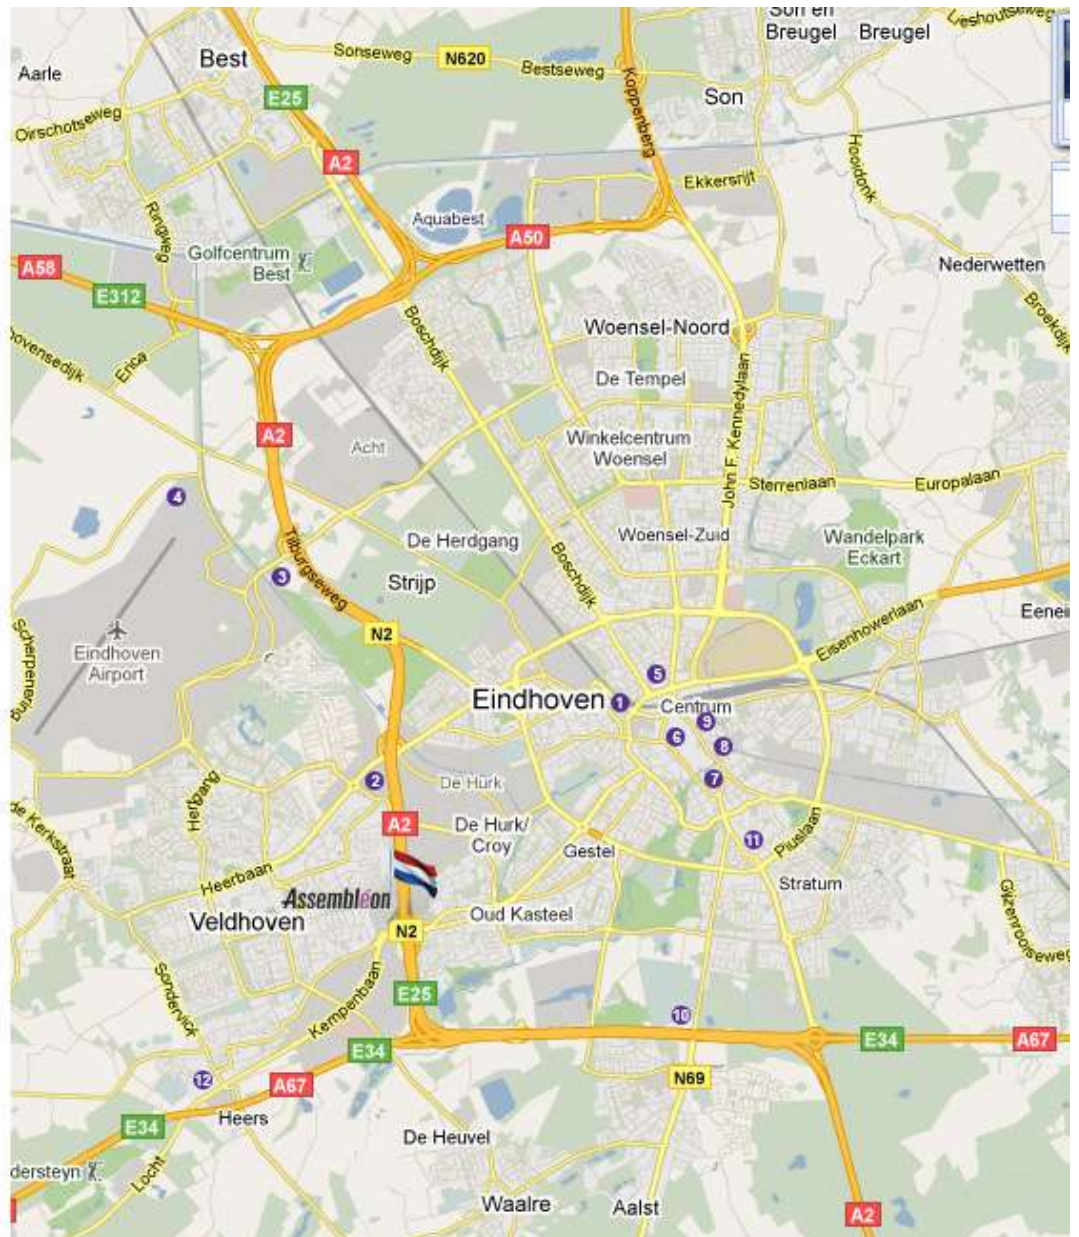

Route description to Assembléon in Veldhoven – The Netherlands

Assembléon B.V.
De Run 1102
5503 LA Veldhoven

1. PSV Stadion
2. Hotel/Rest. Campanile
(+31 40 2545400)
3. Novotel
(+31 40 2526575)
4. Eindhoven Airport
5. Holiday Inn Hotel
(+31 40 2433222)
6. Tulip Inn Hotel
(+31 40 2454545)
7. Mandarin Hotel
(+31 40 2125055)
8. Dorint Hotel
(+31 40 2326111)
9. Crown Plaza Hotel
(+31 40 8444000)
10. Van der Valk Hotel
(+31 40 2116033)
11. Best Western Hotel Pierre
(+31 40 2121012)
12. NH Koningshof Hotel
(+31 40 2537475)

By car:

From Amsterdam, Utrecht, 's Hertogenbosch:

You follow the A2 in the direction of Eindhoven/Maastricht/Venlo. Change highway at the intersection Best (28) you follow the E25 to the N2 in the direction exit 29 till 31 Waalre/Veldhoven/Randweg. Take Exit 32 (Veldhoven-Zuid/De Run). At the end of the Exit (at the traffic lights) you turn right and immediately right and once again the first right. Please take the first entrance gate (Gate 1) on the right side. You will find the reception on the right side.

From Antwerpen, Maastricht, Venlo:

From the A67 take the Randweg Eindhoven (N2) in the direction of exit 29 till 31 Veldhoven/Randweg. After the intersection "De Hogt" take Exit 32 (Veldhoven-Zuid/De Run). At the end of the Exit (by the traffic lights) you turn left. Take the first right and immediately again the first right. Please take the first entrance gate (Gate 1) on the right side. You will find the reception on the right side.

From Breda, Tilburg:

From the intersection "Galder" you follow the A58 in the direction of Eindhoven. After the intersection "Batadorp" take the Randweg Eindhoven (N2) in the direction of exit 29 till 31 Waalre/Veldhoven/Randweg. Take Exit 32 (Veldhoven-Zuid/De Run). At the end of the Exit (at the traffic lights) you turn right and immediately right and once again the first right. Please take the first entrance gate (Gate 1) on the right side. You will find the reception on the right side.